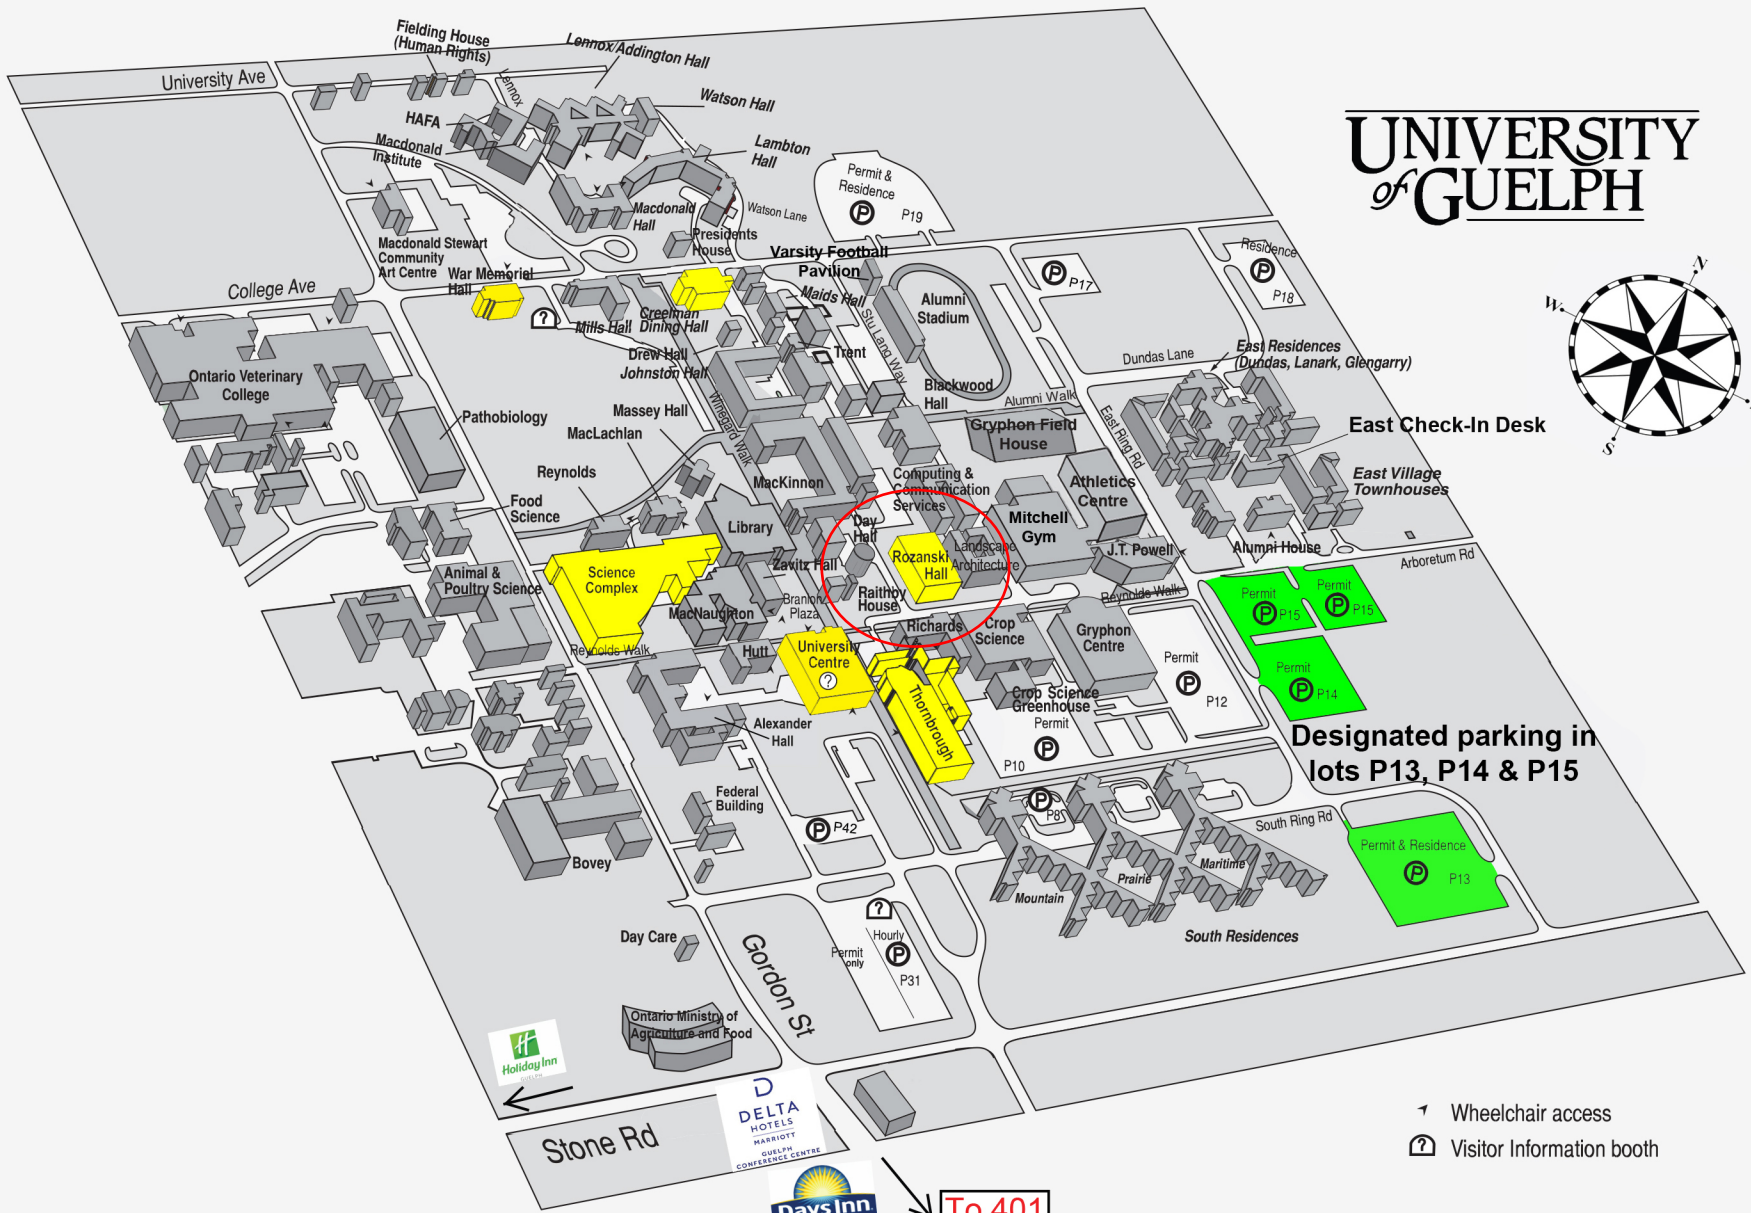

UNIVERSITY of GUELPH

Designated parking in lots P13, P14 & P15

- Wheelchair access
- Visitor Information booth

To 401

Rozanski Hall

Peter Clark Hall - University Centre

Thornborough

Summerlee Science Complex

Creelman Hall

War Memorial Hall

Registration

Rozanski Hall

Wednesday, July 18th: 8:30am-1:00pm & 4:30pm-7:00pm

Thursday, July 19th: 7:30am-1:00pm